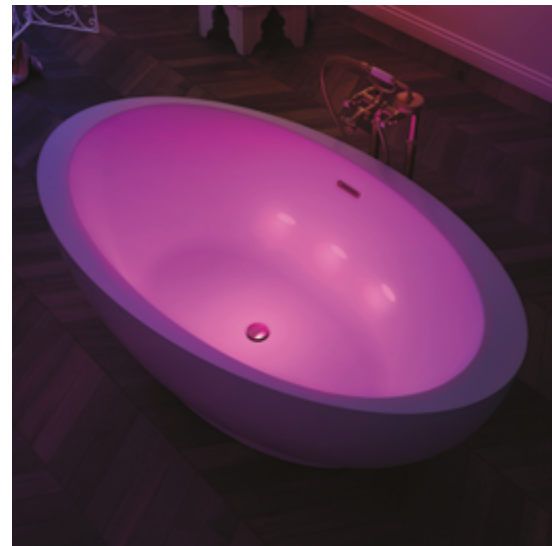

TECHNOLOGICAL INNOVATION

ILLUZIO

Chromatherapy with invisible LED

Meet **ILLUZIO**, a new chromatherapy system exclusive to BainUltra!

Imagine a sleek, pristine bath... Now imagine it also includes one of the most beneficial therapies.

With BainUltra's characteristic innovation and creativity, a seamless chromatherapy system has been developed with hidden LED that leaves the bath's inner shell completely intact and smooth.

ILLUSION IS PERFECT!

ILLUZIO'S chromatherapy LED are cleverly tucked away inside the structure of the bath so they're **invisible** when the system is not in operation.

Activate the chromatherapy and oval colored lights glow beautifully through the bath's translucent acrylic shell, providing all the same therapeutic benefits as BainUltra's traditional chromatherapy system.