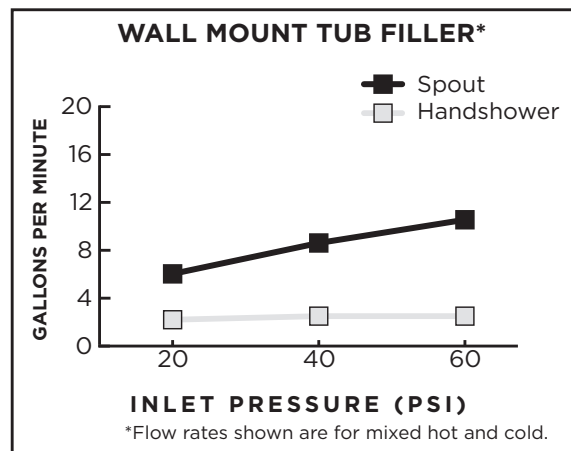

# FLOW RATES

DXV faucets meet the following maximum flow rate requirements.

AMERICAN STANDARD