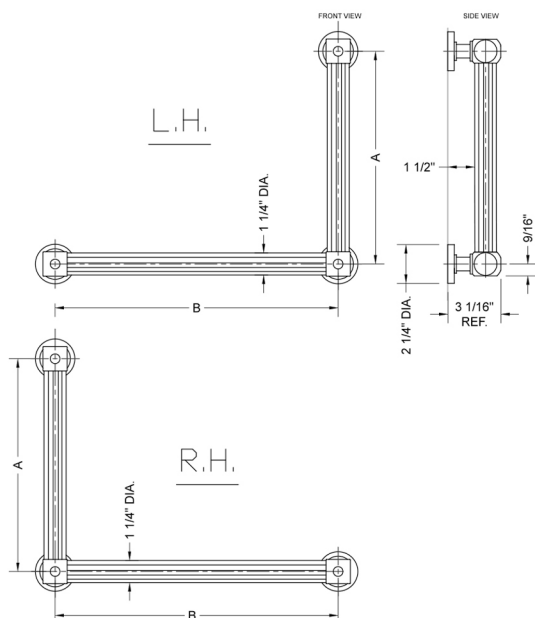

G71 32H x 24W 90° Right Hand Grab Bar

Model #: **G71-32H-24W-RH-**

FEATURES:

- ADA compliant when properly installed
- All brass construction, fully polished & plated
- All grab bars can be custom sized. Contact JACLO for pricing & availability
- Optional handshower sliders and toilet paper/wash cloth holders can be added only upon initial order
- Grab bars over 32" REQUIRE a middle post

SPECIFICATION DRAWING:

BRASS LUXURY GRAB BAR			
PART. #	DESCRIPTION	A H	B W
G71-12H-12W	CENTER TO CENTER	12"	12"
G71-12H-16W	CENTER TO CENTER	12"	16"
G71-12H-24W	CENTER TO CENTER	12"	24"
G71-12H-32W	CENTER TO CENTER	12"	32"
G71-16H-12W	CENTER TO CENTER	16"	12"
G71-16H-16W	CENTER TO CENTER	16"	16"
G71-16H-24W	CENTER TO CENTER	16"	24"
G71-16H-32W	CENTER TO CENTER	16"	32"
G71-24H-12W	CENTER TO CENTER	24"	12"
G71-24H-16W	CENTER TO CENTER	24"	16"
G71-24H-24W	CENTER TO CENTER	24"	24"
G71-24H-32W	CENTER TO CENTER	24"	32"
G71-32H-12W	CENTER TO CENTER	32"	12"
G71-32H-16W	CENTER TO CENTER	32"	16"
G71-32H-24W	CENTER TO CENTER	32"	24"
G71-32H-32W	CENTER TO CENTER	32"	32"