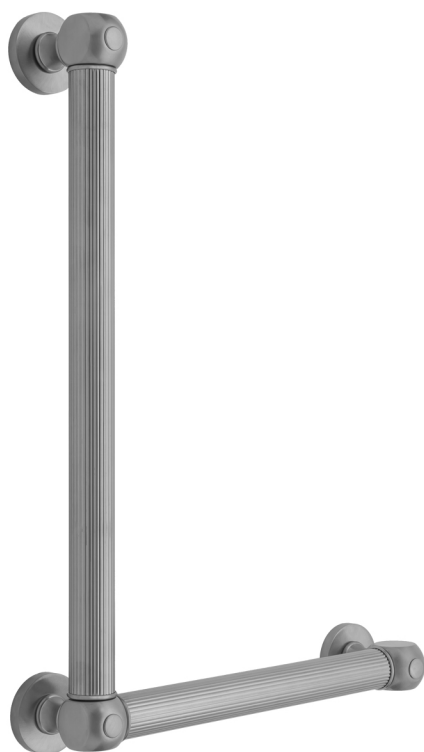

G71 32H x 24W 90° Right Hand Grab Bar

Model #: **G71-32H-24W-RH-**

FEATURES:

- ADA compliant when properly installed
- All brass construction, fully polished & plated
- All grab bars can be custom sized. Contact JACLO for pricing & availability
- Optional handshower sliders and toilet paper/wash cloth holders can be added only upon initial order
- Grab bars over 32" REQUIRE a middle post

AVAILABLE FINISHES:

Polished Chrome (PCH)	Satin Chrome (SC)	Bronze Umber (BU)
Satin Nickel (SN)	Pewter (PEW)	Caramel Bronze (CB)
Polished Nickel (PN)	Antique Brass (AB)	Antique Copper (ACU)
Oil-Rubbed Bronze (ORB)	Polished Brass (PB)	Polished Copper (PCU)
Vintage Bronze (VB)	Satin Brass (SB)	Rose Gold (RG)
Matte Black (MBK)	Satin Gold (SG)	Polished Gold (PG)
Black Nickel (BKN)	Bombay Gold (BG)	Jewelers Gold (JG)
Europa Bronze (EB)	White (WH)	Sedona Beige (SDB)
Tristan Brass (TB)	Unlacquered Brass (ULB)	

SPECIFICATION DRAWING:

BRASS LUXURY GRAB BAR			
PART. #	DESCRIPTION	A H	B W
G71-12H-12W	CENTER TO CENTER	12"	12"
G71-12H-16W	CENTER TO CENTER	12"	16"
G71-12H-24W	CENTER TO CENTER	12"	24"
G71-12H-32W	CENTER TO CENTER	12"	32"
G71-16H-12W	CENTER TO CENTER	16"	12"
G71-16H-16W	CENTER TO CENTER	16"	16"
G71-16H-24W	CENTER TO CENTER	16"	24"
G71-16H-32W	CENTER TO CENTER	16"	32"
G71-24H-12W	CENTER TO CENTER	24"	12"
G71-24H-16W	CENTER TO CENTER	24"	16"
G71-24H-24W	CENTER TO CENTER	24"	24"
G71-24H-32W	CENTER TO CENTER	24"	32"
G71-32H-12W	CENTER TO CENTER	32"	12"
G71-32H-16W	CENTER TO CENTER	32"	16"
G71-32H-24W	CENTER TO CENTER	32"	24"
G71-32H-32W	CENTER TO CENTER	32"	32"