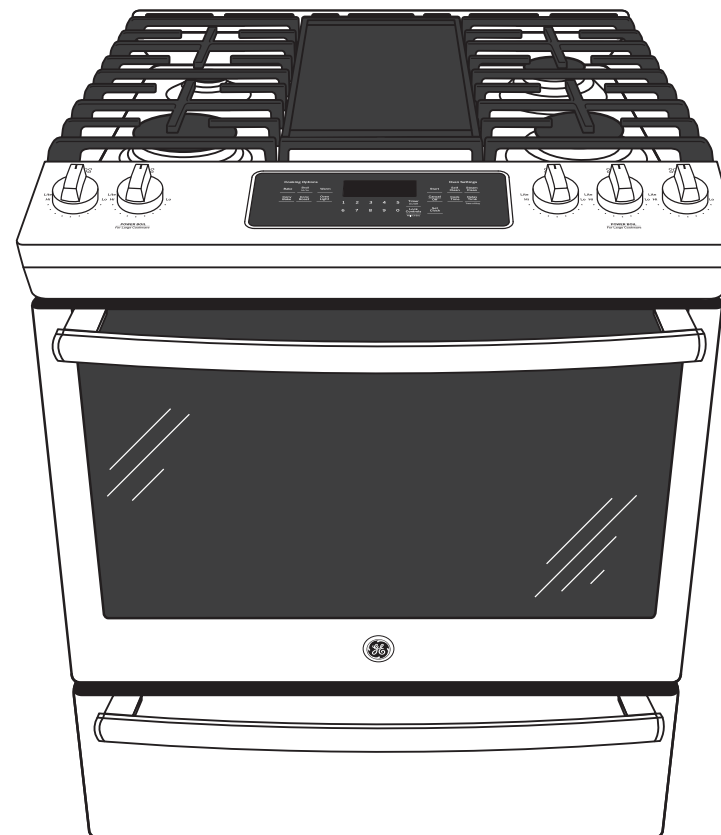

Self-clean with Steam Clean option – Clean your oven the way you want

Smooth-glide storage drawer – Drawer opens and closes easily for instant access and extra storage

10,000 BTU oval burner – Large oval fifth burner is ideal for griddle or odd-size cookware

Heavy duty, dishwasher safe grates – Easily and safely clean grates in the dishwasher or place in the bottom of the self-clean oven

Precise Simmer burner – Delicate foods don't burn with low, even heat

Model JGS760BELTS – Black stainless

Model JGS760DELBB – Black on black

Model JGS760DELWW – White on white

Model JGS760EELES – Slate

Model JGS760SELSS – Stainless steel

GUARANTEED FIT

Replace your old 30" free-standing range with a new 30" slide-in model. GE slide-in ranges are guaranteed for an exact fit or GE Appliances will pay up to \$300 toward modifications.